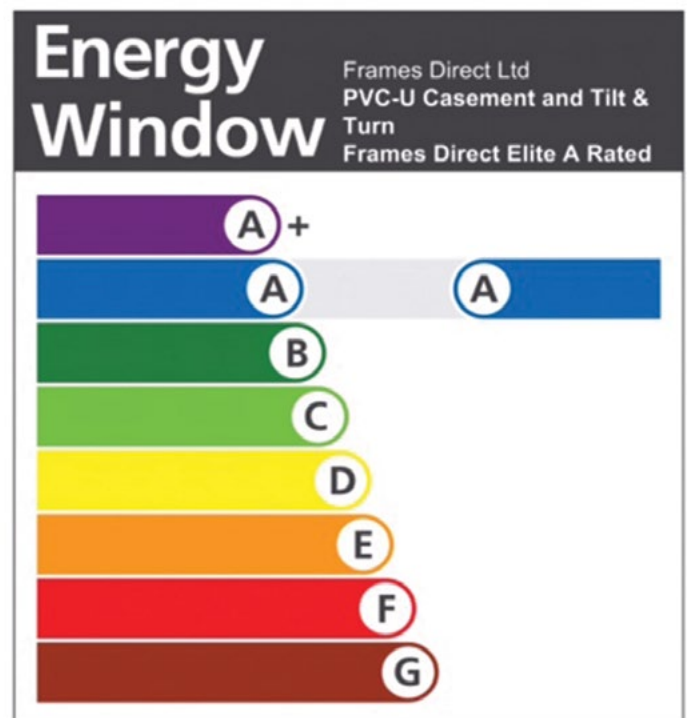

Product features at a glance

Triple glazing can provide higher levels of thermal insulation than double glazing. Reduced energy bills therefore, reduced carbon footprint.

- Two cavities for extra insulation
- The use of simple additional components will allow an otherwise standard casement window to achieve a whole window U-value of 0.8 W/(m²K)
- Many variations of glass coatings, spacer bars, edge sealants and gas fills can be used to provide bespoke options to balance cost/performance
- B66 allows the use of a 44mm IGU in Elite 70
- B55 allows the use of a 40mm IGU in Elite 70 and 36mm IGU in Elite 63
- The Elite 70 44mm option provides two 16mm cavities for optimum performance using Argon fill (and not expensive Krypton fill). Making the Spectus solution possibly the most cost effective on the market.