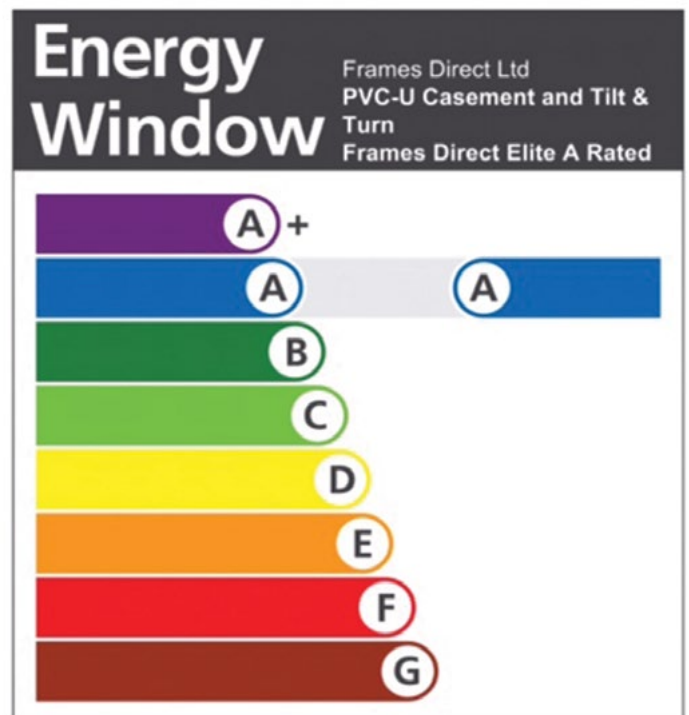

easily exceeds the cost of the window over the typical lifetime of a window.

Window heat losses can account for over 30% of total heat lost from a house. This can be significantly reduced using energy efficient windows.

Windows have traditionally been a large

source of energy loss from houses but this can be nearly halved by the use of the new energy efficient technologies.